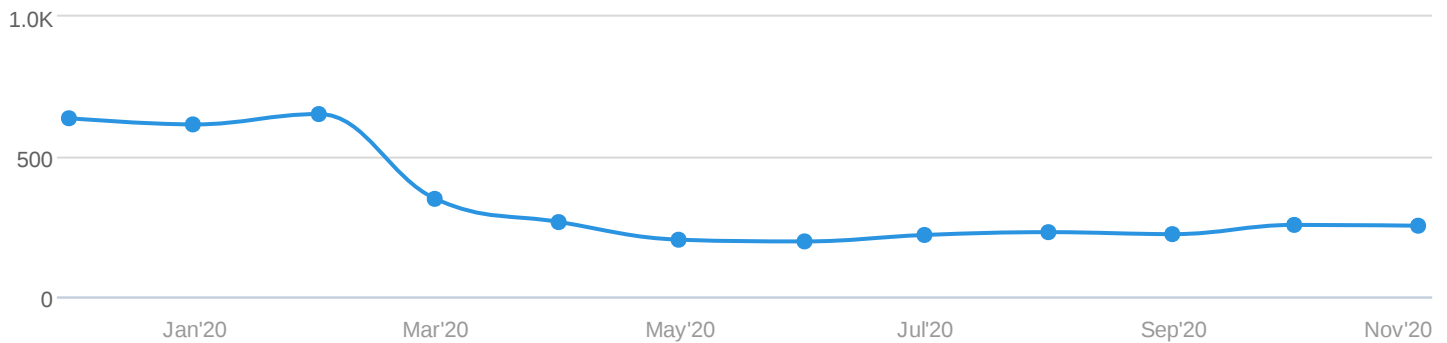

Organic Research: Positions (Desktop)

168 KEYWORDS

The number of keywords bringing users to the website via Google's top 100 organic search results

253 TRAFFIC

The number of users expected to visit the website in the following month on condition that average monthly organic traffic stays relatively the same

$128 TRAFFIC COST

Estimated price of organic keywords in Google AdWords

Organic Search: Traffic chart

mifcfishingcharters.com | US | 1 Year

Organic Search: Positions 1 - 100 (168)

US | mifcfishingcharters.com

Keyword	Pos	Volume	KD	CPC (USD)	URL	Traffic %	Costs %	Com.	Result	Trend	Last Update
deep sea fishing myrtle beach	60 (60)	2,400	56.88	0.61	↗	< 0.01	0.00	0.52	1,840,000		2 days ago
myrtle beach fishing charters	44 (44)	1,900	54.66	0.82	↗	< 0.01	0.00	0.57	3,250,000		2 days ago
murrells inlet fishing charters	3 (3)	1,300	51.35	0.58	↗	46.24	52.34	0.38	184,000		a day ago
fishing charters myrtle beach	39 (39)	1,300	49.71	0.80	↗	< 0.01	0.00	0.52	5,560,000		3 days ago
north myrtle beach fishing charters	76 (76)	880	57.94	1.04	↗	< 0.01	0.00	0.44	349,000		6 days ago
fishing charters myrtle beach sc	36 (36)	720	50.16	0.85	↗	< 0.01	0.00	0.40	1,850,000		2 days ago
murrells inlet boat rentals	80 (79)	720	69.93	0.86	↗	< 0.01	0.00	0.04	403,000		a day ago
deep sea fishing myrtle beach sc	44 (44)	590	59.66	0.63	↗	< 0.01	0.00	0.45	887,000		7 days ago
murrells inlet fishing	7 (7)	590	59.80	0.48	↗	9.09	8.59	0.32	469,000		4 days ago
deep sea fishing south carolina	49 (49)	480	55.10	0.59	↗	< 0.01	0.00	0.25	19,800,000		02 Nov 2020